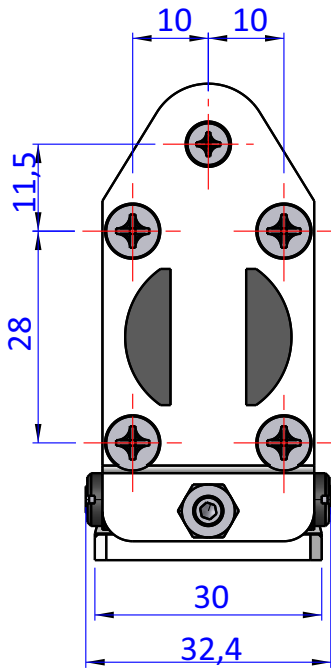

THE PROPERTY OF THE DRAWING IS ESTABLISHED BY LAW. IT IS FORBIDDEN TO PRODUCE OR SHOW IT TO THIRD PART. WITHOUT A WRITTEN AGREEMENT.

DESIGNED FROM	REVIEW
FPS Automation	A

DATE	WEIGHT
02/11/2020	0,300kg

CODE
VES.GTNY10S

Format A4

UNI 936-76

GENERAL TOLERANCE

UNI - ISO 2768

CLASSE f

DESCRIPTION

VES.GTNY10S