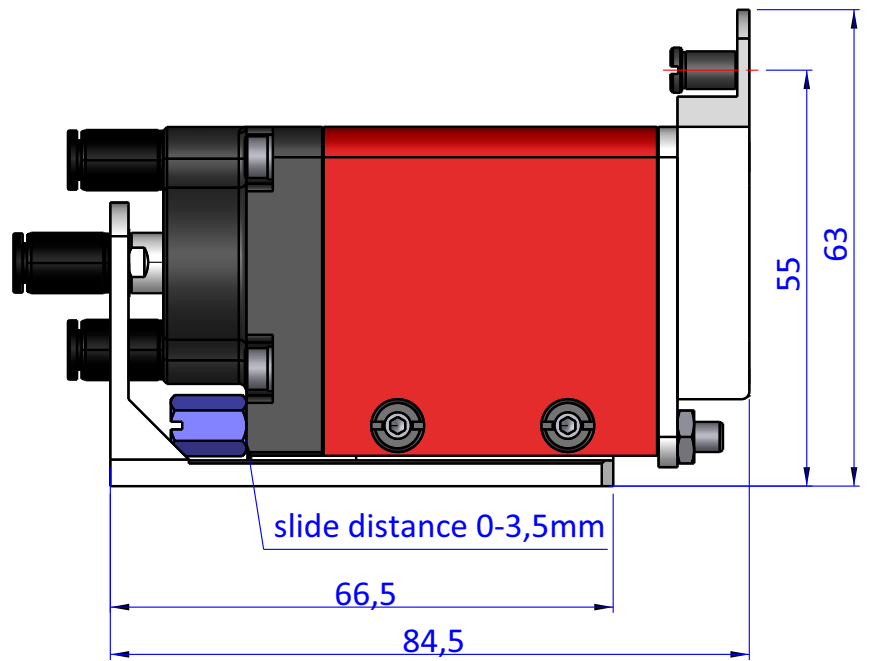

THE PROPERTY OF THE DRAWING IS ESTABLISHED BY LAW. IT IS FORBIDDEN TO PRODUCE OR SHOW IT TO THIRD PART. WITHOUT A WRITTEN AGREEMENT.

DESIGNED FROM	REVIEW
FPS Automation	A

DATE	WEIGHT
02/11/2020	0,300kg

CODE
VES.GTNY10S

Format A4

UNI 936-76

GENERAL TOLERANCE

UNI - ISO 2768

CLASSE f

DESCRIPTION

VES.GTNY10S