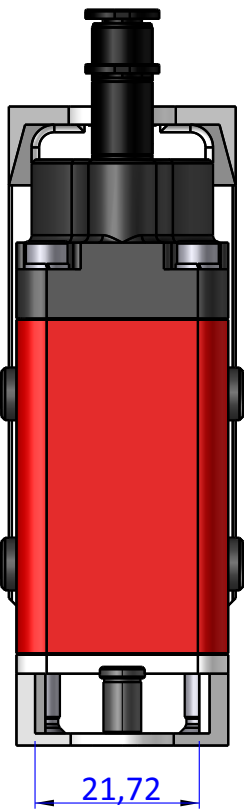

THE PROPERTY OF THE DRAWING IS ESTABLISHED BY LAW. IT IS FORBIDDEN TO PRODUCE OR SHOW IT TO THIRD PART. WITHOUT A WRITTEN AGREEMENT.

DESIGNED FROM	REVIEW
FPS Automation	A

DATE	WEIGHT
02/11/2020	0,300kg

CODE
VES.GTNY10S

Format A4

UNI 936-76

GENERAL TOLERANCE

UNI - ISO 2768

CLASSE f

DESCRIPTION

VES.GTNY10S