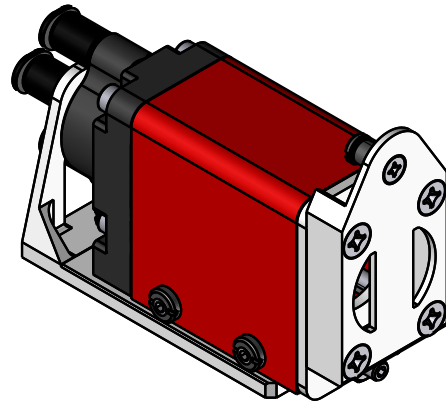

THE PROPERTY OF THE DRAWING IS ESTABLISHED BY LAW. IT IS FORBIDDEN TO PRODUCE OR SHOW IT TO THIRD PART. WITHOUT A WRITTEN AGREEMENT.

DESIGNED FROM	REVIEW
FPS Automation	A

DATE	WEIGHT
02/11/2020	0,300kg

CODE
VES.GTNY10S

Format A4

UNI 936-76

GENERAL TOLERANCE

UNI - ISO 2768

CLASSE f

DESCRIPTION

VES.GTNY10S